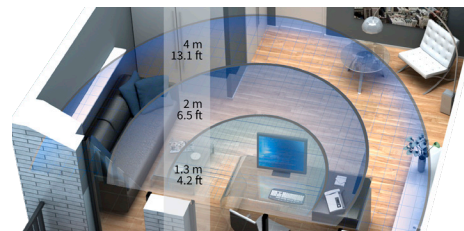

### DESKTIME 2

Personalized occupational lens with maximum near and intermediate vision zones for superb vision in the workspace.

3 options to suit the wearer's working style:

- Deskttime 1.3 m – Clear vision from 35 cm (14 in) up to 1.3 m (4 ft)
- Deskttime 2 m – Clear vision from 35 cm (14 in) up to 2 m (6.5 ft)
- Deskttime 4 m – Clear vision from 35 cm (14 in) up to 4m (13 ft)